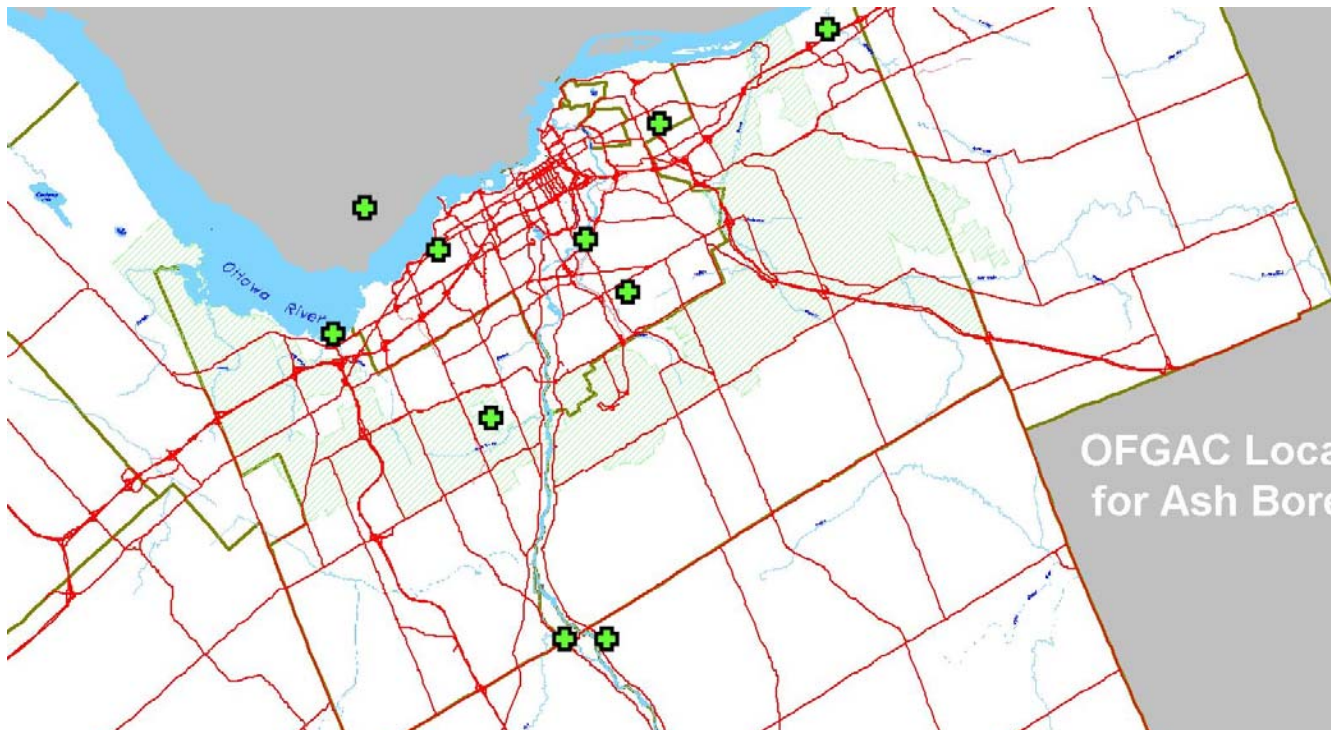

UPDATE

LINKS TO OFGAC's MANDATE

- ...help safeguard the environment of the city...

LINKS TO OFGAC's WORKPLAN

- Emerging Issues and Requested Advice
- B1.1 Invasive Species – The Emerald Ash Borer

Objective: Assist in the City's Forestry Services efforts in mitigating the potential destruction of 25% of the City's urban and rural forests against the Emerald Ash Borer (EAB) invasive forest insect.

EMERALD ASH BORER WORKING GROUP

July 2010 - We have now installed ten of the extra traps provided by the City's Forestry Services (see below for a map of locations and pictures of the traps).

The purpose of this work is to complement the City's program in tracking the progress and movement of the borer throughout the area, and also to help spread the word about the extent of the problem and to get more community support for tree

planting and other forestry programs to replace the ash trees (remember: Ash are 1/4 of Ottawa's trees!).

Many thanks to Eric, Klaus and Regie for their help installing and monitoring some of the traps. Thanks also to members of the Ottawa Horticultural Society who helped us find homes for the traps. We will provide more updates as we go.

Ottawa Forests and Greenspace

Advisory Committee

WWW.OTTAWAFORESTS.CA

OFGAC Locations
for Ash Borer Traps

Emerald Ash Borer Trap
Piège à Agrile du Frêne

**Please do not disturb
this insect trap**

This trap has been placed on this ash tree to detect populations of the introduced emerald ash borer, a serious threat to ash trees.